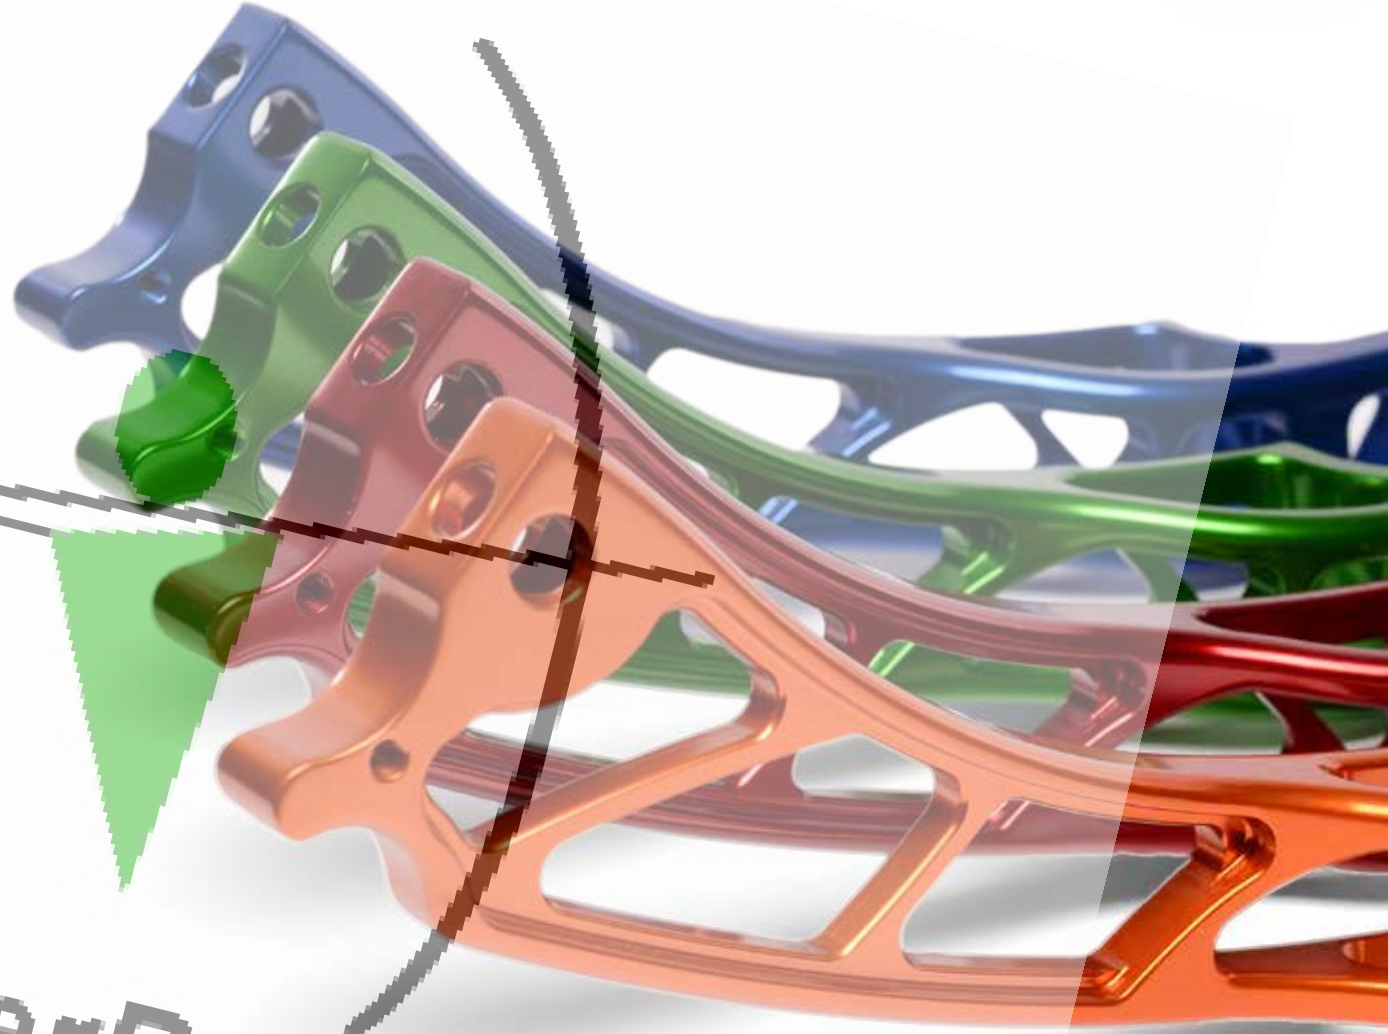

TARGET COLOR OPTIONS

(Available on Energy 35, Spirit and Victory bows)

Blue

Green

Red

Orange