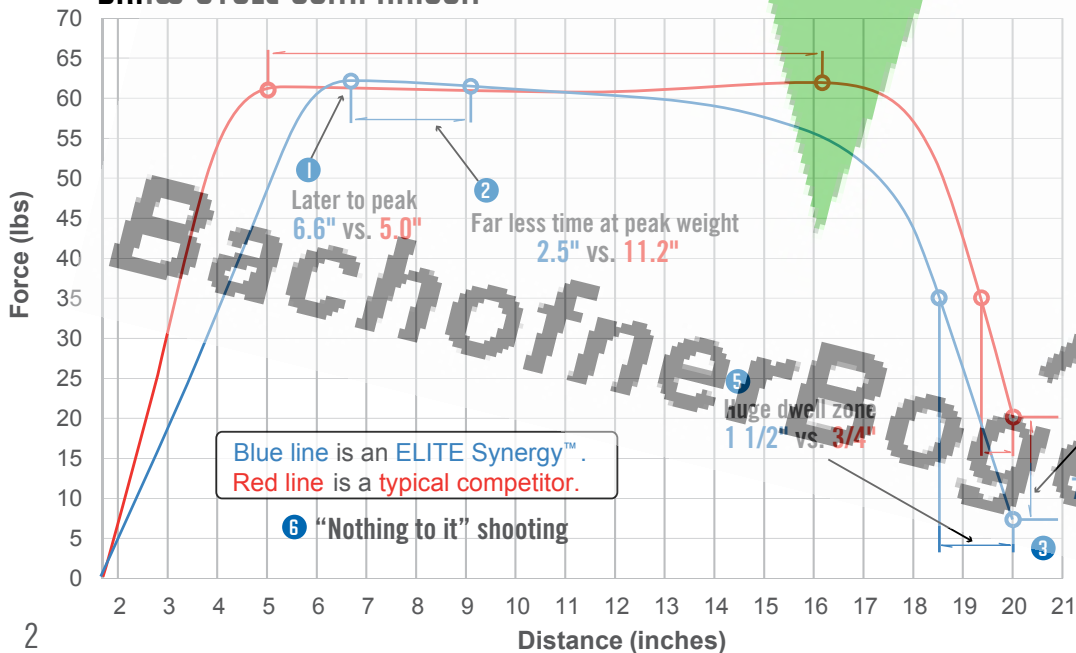

6. "NOTHING TO IT" SHOOTING

Best of all, at release you'll hardly feel a thing. It's amazing! But, don't just take our word for it; shoot an ELITE and experience "Nothing To It" shooting for yourself!

DRAW CYCLE COMPARISON