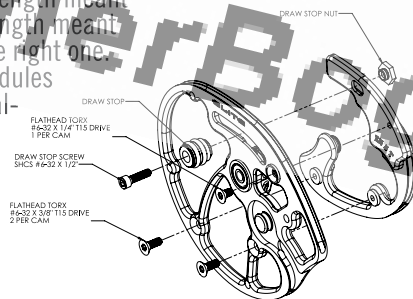

Unlike the two-cam systems of yesteryear in which the cams rotated independently, the two cams on an ELITE bow are "linked" to each other. This ensures synchronization. The two-track cam system is different because the two cams are linked, which contributes to the power stroke and results in more available power.

4. Symmetrical cams mean straight and level nock travel

Symmetrical cam design, where cams are identical in shape and weight, means that once tuned, an ELITE bow will give you straight and level nock travel. That's vital for long-range fixed-blade broadhead flight or consistent accuracy in competition.

5. Patented module system offers quick draw-length change, consistent efficiency among draw lengths

It used to be, optimal cam performance at every draw length meant building draw-length-specific cams. Changing draw length meant changing out cams, assuming your dealer even had the right one. Of course, this took time and had associated costs. Modules offered quick draw-length change, but they were typically designed to reach peak performance only at popular draw lengths. This meant that if you had a shorter draw length you paid a steep price in lost efficiency, and lost fps – up to 15 feet! ELITE's patented module, designed specifically for a two-track cam system, offers quick draw-length change and maximum efficiency performance at each and every draw length.

6. Three-layer laminated limbs are reliable, repeatable and consistent

Thin and/or split limbs are fashionable. The question is, are they practical? ELITE uses three-layer laminated limbs that are known to be "bomb-proof." They offer repeatability, consistency and are a big reason ELITE can offer the Limited Transferable Warranty.

7. When you buy an ELITE™ bow, it's already custom-fitted with the latest anti-vibration technology:

- Limbsaver® Broadband™ dampener – one on each limb
- Limbsaver® String Leeches – two on each string
- Limbsaver® Suppressor rod dampener
- Custom Elite™ string suppressor – arrests the string on the shot

8. Adjustable, rubber-coated draw stops ensure consistency

The draw stop posts on ELITE's cam engage the compression side of the limbs, ensuring you will draw to the same point each and every time. This solid back wall breeds consistent shooting and eliminates "over-drawing," which can be a tendency in the heat of the moment and can alter speed and trajectory, a problem especially at longer distances.

9. Fit and finish matches performance

ELITE offers never-before-achieved shootability and exceptional performance. But there is more. You'll also notice a high level of fit and finish. The tolerances are tight. Everything is fully radiused. An ELITE bow is a work of art!

10. Two-piece wooden grip draws rave reviews

Perhaps the first thing you will notice on an ELITE bow, even before you get a chance to pull one back, is the unique two-piece wooden grip. It looks great and feels even better.

Best of all, BowensSport.ch