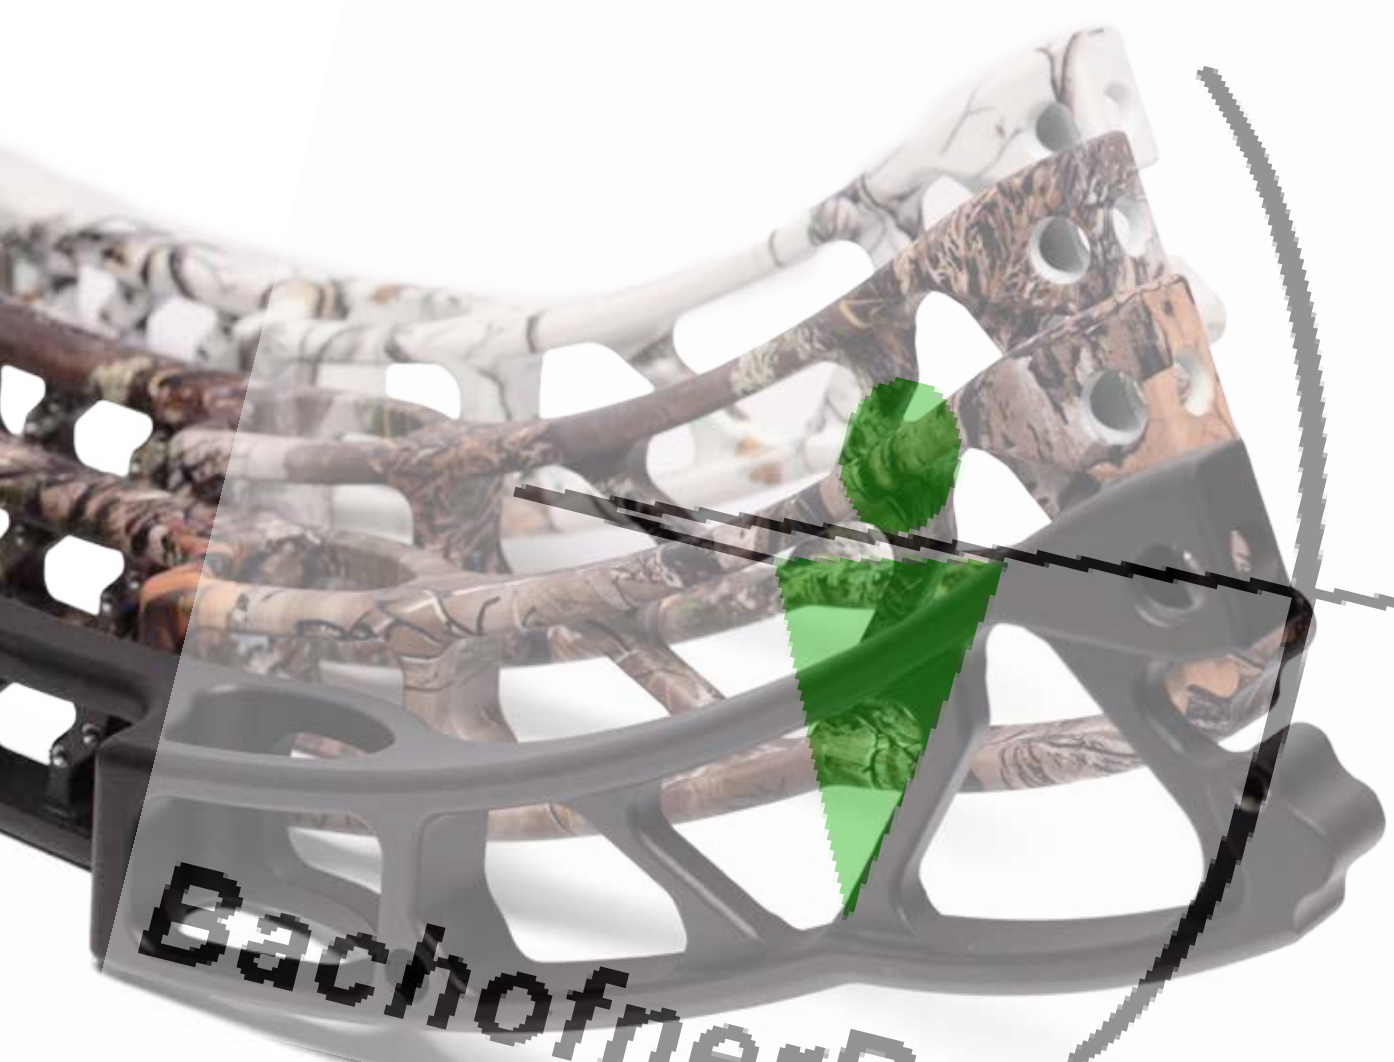

HUNTING COLOR OPTIONS

(Available on Synergy, Energy Series and Spirit bows)

BachofnerBogenSport.ch

Ninja