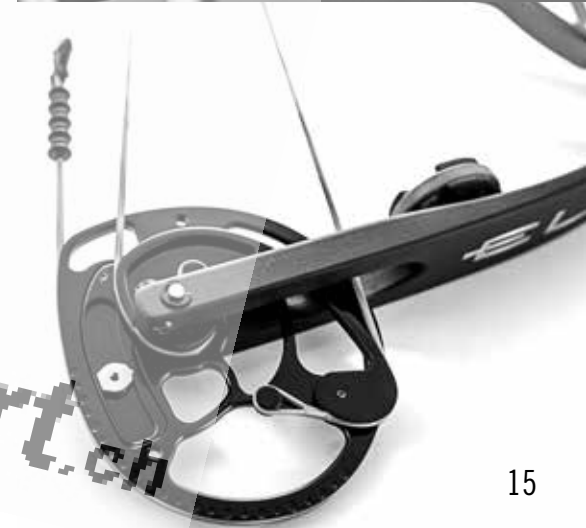

VICTORY™

"The new Victory is an aiming machine! As sweet as the Energy series bows are to shoot, the new Victory has, true, target bow geometry. It "feels" like a target bow. With a long axle to axle, a generous brace height and a whole new cam design, the X's, the 11 rings and the 12 rings won't be safe this year! The Victory is fast, forgiving and fun to shoot!"

Darrin Christenberry – Pro Shooter, Elite Archery

Bachofner Bogensport.ch

www.elitearchery.com