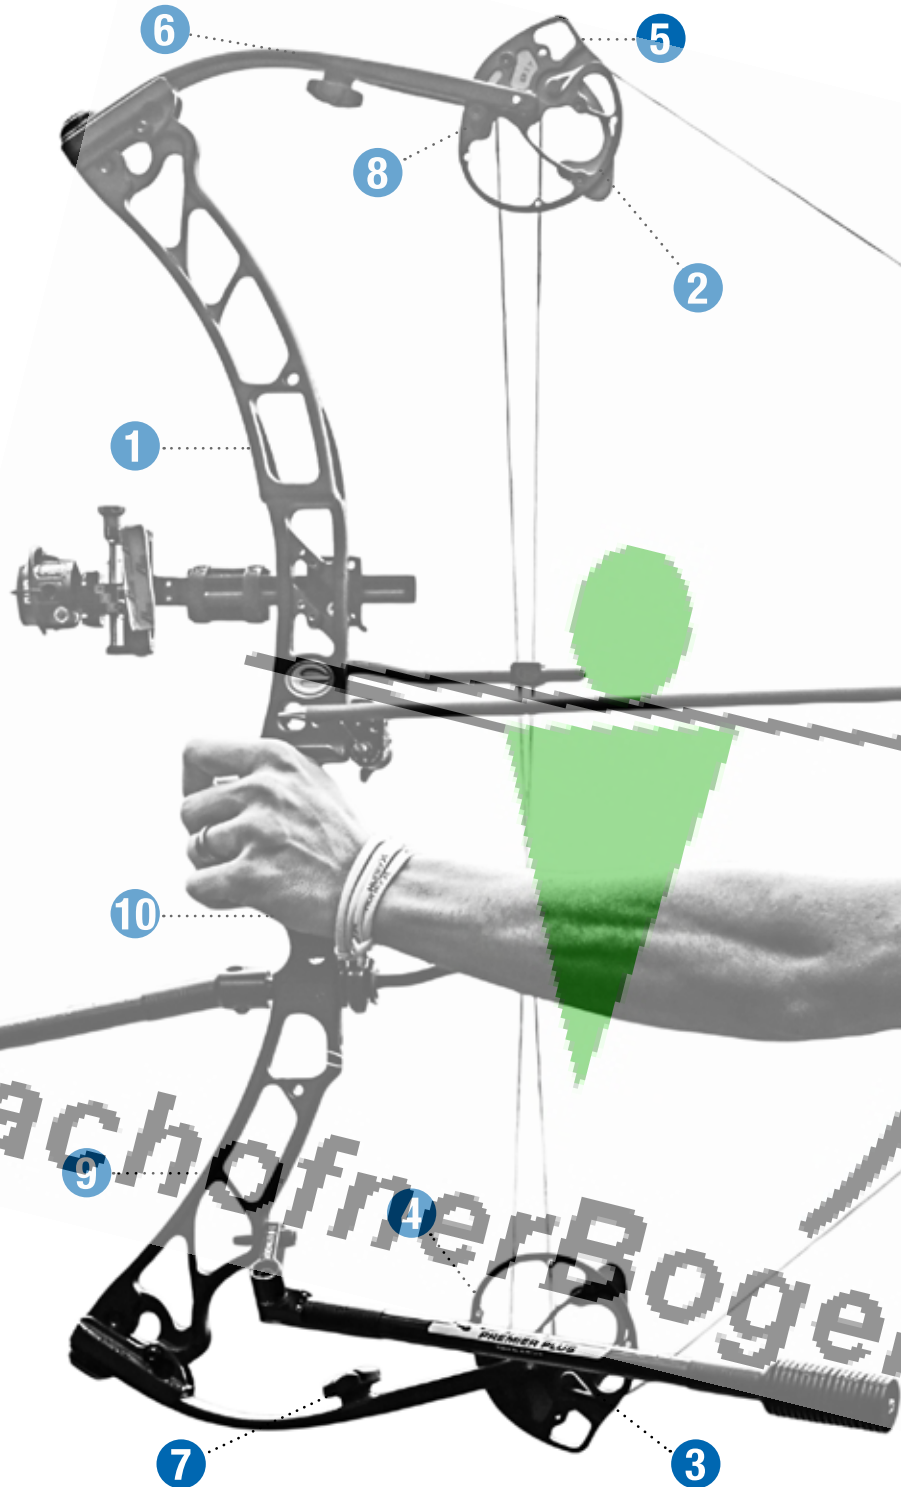

#IMADETHESWITCH

Bachofner Bogensport.ch